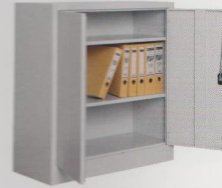

100' lük Dosya Dolabı
Filing Cabinet H:100cm
100x92x42 cm